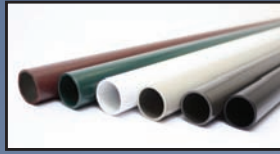

ROUND BALUSTERS

Please use 2.67 balusters per lineal foot for estimating purposes

Available in:

- black
- bronze
- ham. bronze
- clay
- rust
- green
- white

26" Round 10 Pack Aluminum Balusters

26" x 3/4" Round Baluster designed for 36" rail height, each baluster is individually poly bagged for added protection

- Item # 301200 - black
- Item # 301202 - bronze
- Item # 301207 - hammered bronze
- Item # 301204 - clay
- Item # 301208 - rust
- Item # 301206 - green
- Item # 301210 - white