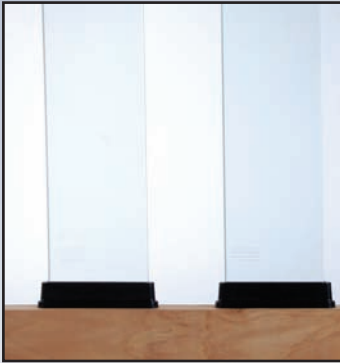

GLASS BALUSTERS

Please use 1.5 balusters per lineal foot for estimating purposes

- Tempered Glass Meets ICC Glazing Requirements
- 30° - 37° Angle Adjustability
- No Angle Cutting Required

Available in:

☐ clear

26", 32" & 38" Glass Balusters

Tempered glass measures 5/16" thick x 4" X 26", 32" or 38" long will work for many different rail heights.

Must use glass straight rail shoe connector shown below.

Sold in multiples of 5.

Item # 301370 - 26" length

Item # 301372 - 32" length

Item # 301373 - 38" length