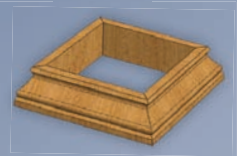

Classic Trim Ring

Item # 303048	Cedar	3-5/8" x 3-5/8"
Item # 303060	Cedar	5-5/8" x 5-5/8"
Item # 303052	Green Treated	3-5/8" x 3-5/8"
Item # 303056	Green Treated	5-5/8" x 5-5/8"