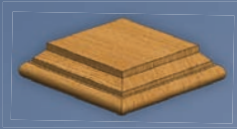

Available Summer 2011

Flat Cap

Item # 303000	Cedar	3-5/8" x 3-5/8"
Item # 303012	Cedar	5-5/8" x 5-5/8"
Item # 303004	Green Treated	3-5/8" x 3-5/8"
Item # 303008	Green Treated	5-5/8" x 5-5/8"