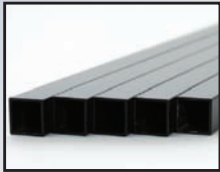

Available in:

- black
- bronze
- ham. bronze

32" Square 10 Pack Aluminum Balusters

32" x 3/4" Square Baluster designed for 42" rail height, each baluster is individually poly bagged for added protection

- Item # 301260 - black
- Item # 301262 - bronze
- Item # 301267 - hammered bronze