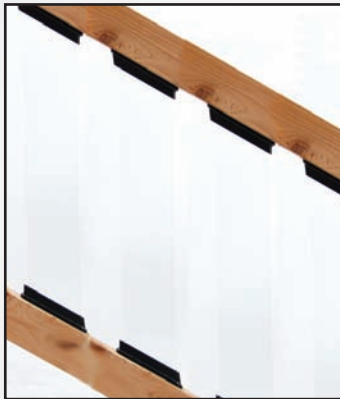

Available in:

☐ clear

26", 32" & 38" Stair Glass Balusters

Tempered glass measures 5/16" thick x 4" wide x 25-1/2", 32-1/4" and 40" long.

Must use glass stair rail shoe connector shown below.

Sold in multiples of 5.

Item # 301382 - 25-1/2" length

Item # 301384 - 32-1/4" length

Item # 301386 - 40" length

Available in:

☐ black
☐ bronze
☐ white

Straight Glass Baluster Shoe

Glass Baluster Shoe featuring hidden internal fasteners.

Connectors increase overall baluster height by 3/4".

Includes 1-1/2" stainless steel screws.

Sold in multiples of 2.

Item # 301381 - black

Item # 301381BZ - bronze

Item # 301381W - white

Available in:

☐ black
☐ bronze
☐ white

Stair Glass Baluster Shoe

Glass Baluster Shoe featuring hidden internal fasteners.

Connectors increase overall baluster height by 3/4" and can be used with all glass stair baluster installations. Includes 1-1/2" stainless steel screws. Will work with common stair angles from 32 - 36 degrees.

Sold in multiples of 2.

Item # 301387 - black

Item # 301387BZ - bronze

Item # 301387W - white